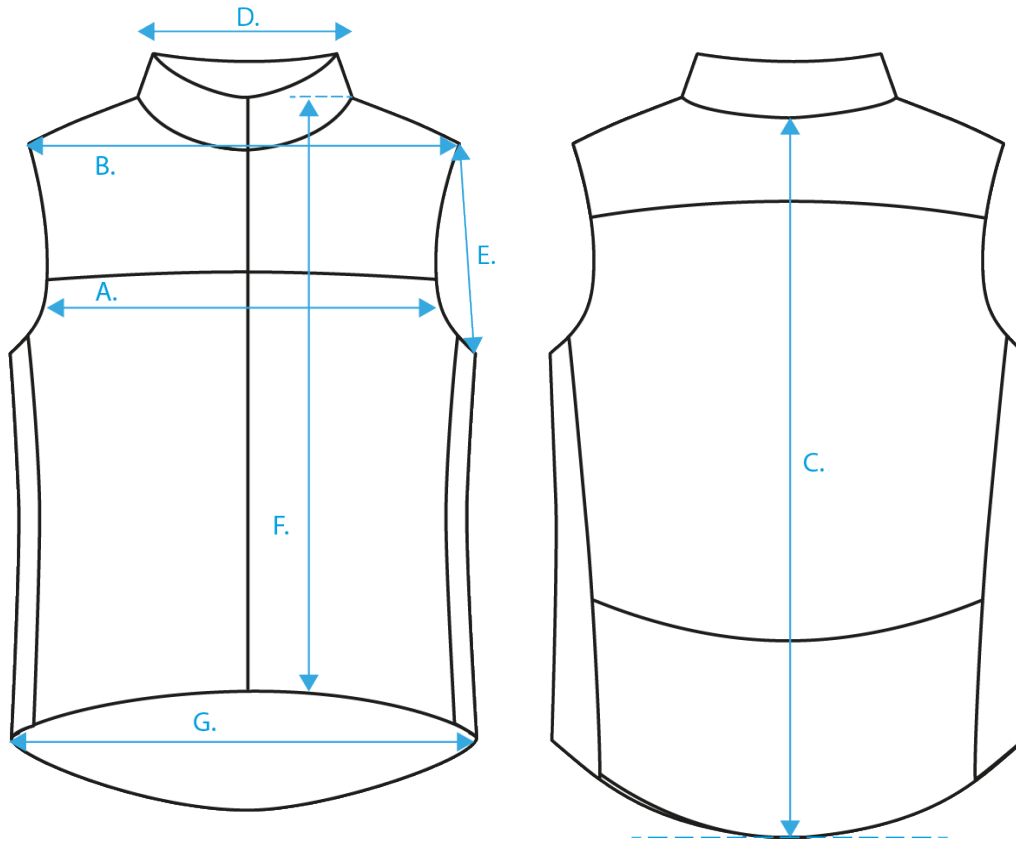

SIZE TABLE RACEVIZ JACKETS (in cm)

	XS	S	M	L	XL	XXL	XXXL
A	44	47	50	53	56	59	62
B	32	35	38	41	45	49	53
C	67	69	71	73	75	77	78
D	16	17	18	19	20	21	22
E	18	19	20	21	22	23	24