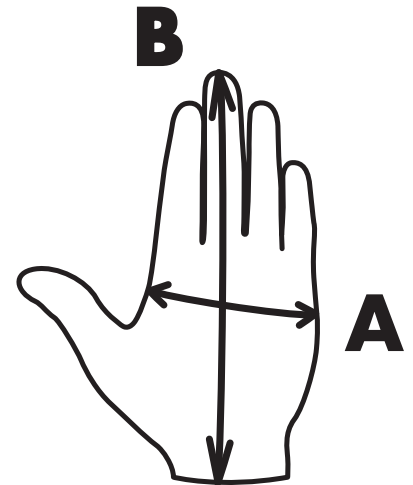

Size chart gloves

Mid season gloves; measured inside palm

Size	A	B
S	8,5cm	24,5cm
M	9cm	25cm
L	9,5cm	25,5cm
XL	10cm	26cm

Winter gloves; measured inside palm

Size	A	B
S	8,7cm	23,8cm
M	9,1cm	24,5cm
L	9,5cm	25,2cm
XL	9,9cm	25,9cm
XXL	10,7cm	27,3cm
XXXL	11,5cm	28,7cm