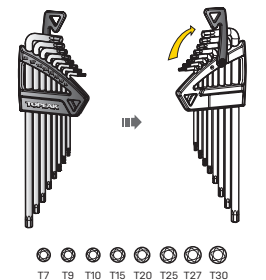

**T-Handle DuoHex Wrench Set** Art no. TPS-SP01

**T25 DuoTorx® Wrench** Art no. TPS-SP34

**DuoHex Tool** Art no. TPS-SP02-04

**Universal Crank Puller** Art no. TPS-SP19

**Quad Driver** Art no. TPS-SP06

**Torx® Wrench Set** Art no. TPS-SP05