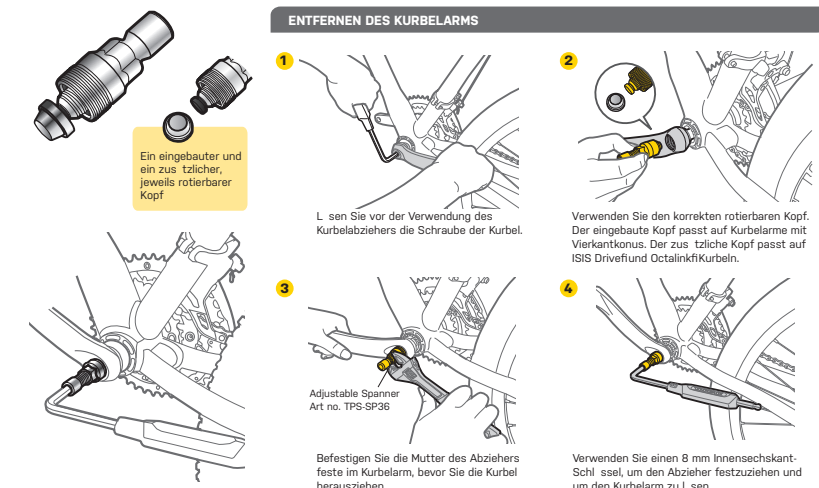

**T-Handle DuoHex Wrench Set** Art no. TPS-SP01

**T25 DuoTorx® Wrench** Art no. TPS-SP34

**DuoHex Tool** Art no. TPS-SP02-04

**Universal Crank Puller** Art no. TPS-SP19

**Quad Driver** Art no. TPS-SP06

**Torx® Wrench Set** Art no. TPS-SP05