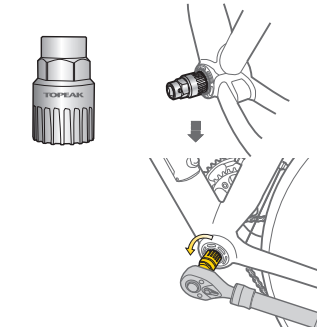

**T-Handle DuoHex Wrench Set** Art no. TPS-SP01

**T25 DuoTorx® Wrench** Art no. TPS-SP34

**DuoHex Tool** Art no. TPS-SP02-04

**Universal Crank Puller** Art no. TPS-SP19

**Quad Driver** Art no. TPS-SP06

**Torx® Wrench Set** Art no. TPS-SP05

**RotorTru** Art no. TPS-SP24

**Hydraulic Caliper Press** Art no. TPS-SP23

**Cartridge Bottom Bracket Tool** Art no. TPS-SP18

**Pedal Wrench 15mm** Art no. TPS-SP20

**Freewheel Remover** Art no. TPS-SP39

**Shuttle Lever Set**