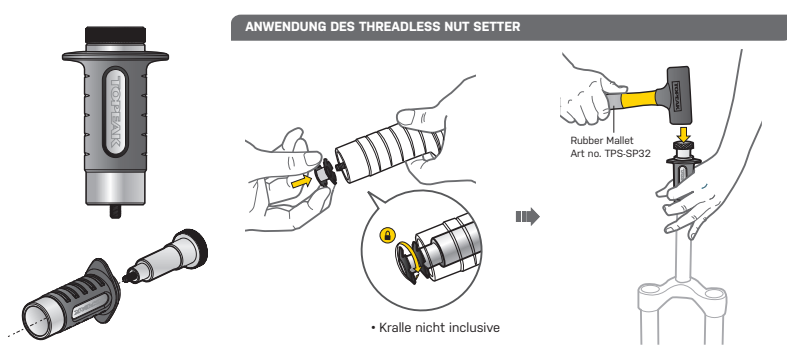

Threadless Nut Setter Art no. TPS-SP25