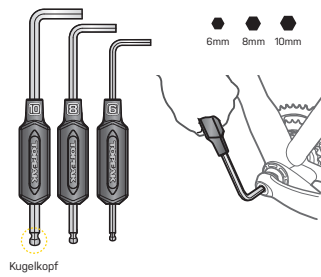

**T-Handle DuoHex Wrench Set** Art no. TPS-SP01

**T25 DuoTorx® Wrench** Art no. TPS-SP34

**DuoHex Tool** Art no. TPS-SP02-04

**Universal Crank Puller** Art no. TPS-SP19

**Quad Driver** Art no. TPS-SP06

**Torx® Wrench Set** Art no. TPS-SP05