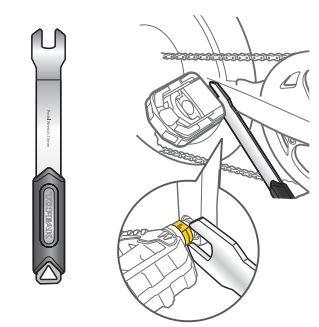

**RotorTru** Art no. TPS-SP24

**Hydraulic Caliper Press** Art no. TPS-SP23

**Cartridge Bottom Bracket Tool** Art no. TPS-SP18

**Pedal Wrench 15mm** Art no. TPS-SP20

**Freewheel Remover** Art no. TPS-SP39

**Shuttle Lever Set**