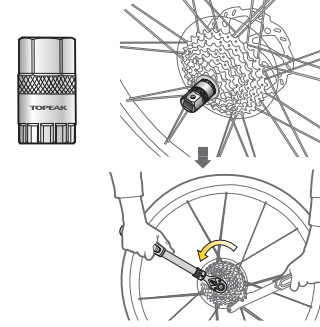

**RotorTru** Art no. TPS-SP24

**Hydraulic Caliper Press** Art no. TPS-SP23

**Cartridge Bottom Bracket Tool** Art no. TPS-SP18

**Pedal Wrench 15mm** Art no. TPS-SP20

**Freewheel Remover** Art no. TPS-SP39

**Shuttle Lever Set**

**External Bottom Bracket Tool** Art no. TPS-SP38

**Chain Whip/Sprocket Remover** Art no. TPS-SP21

**1/2" Drive Extendable Ratchet** Art no. TPS-SP37

**Needle Nose Pliers** Art no. TPS-SP29

**Side Cutting Pliers** Art no. TPS-SP30