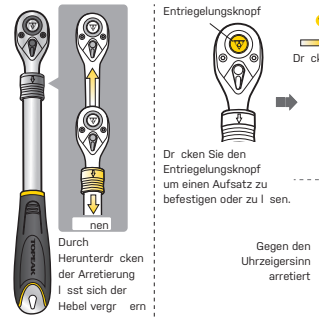

1/2" Drive Extendable Ratchet Art no. TPS-SP37