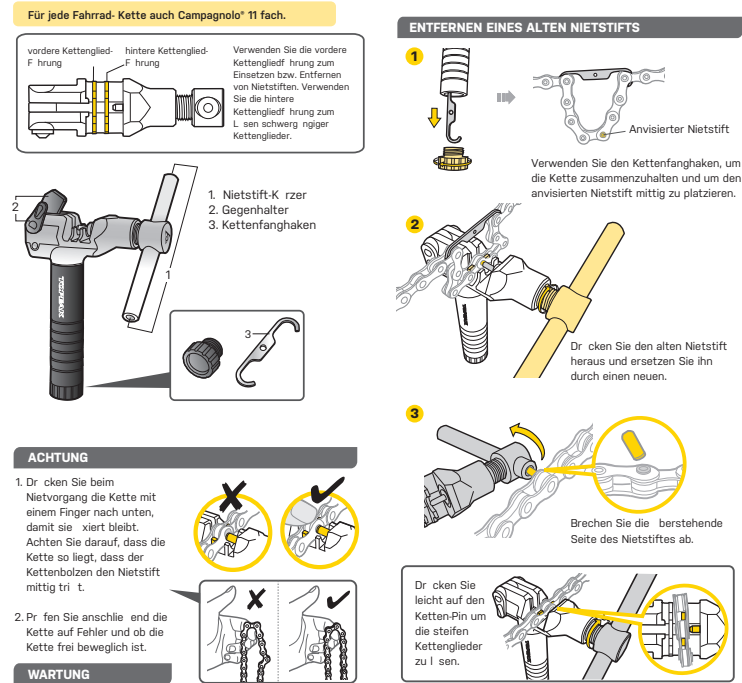

* Campagnolo ist ein eingetragenes Warenzeichen der Campagnolo S.r.l.

* Te onlist ist ein eingetragenes Warenzeichen von DuPont

* Mavic ist ein eingetragenes Warenzeichen von SALOMON S.A.