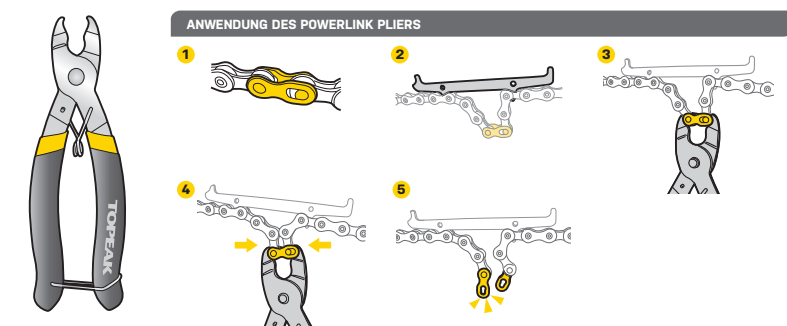

PowerLink Pliers Art no. TPS-SP12