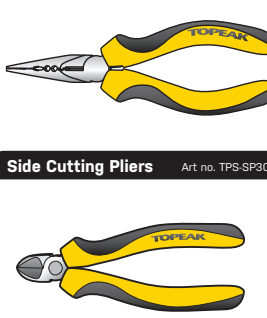

**External Bottom Bracket Tool** Art no. TPS-SP38

**Chain Whip/Sprocket Remover** Art no. TPS-SP21

**1/2" Drive Extendable Ratchet** Art no. TPS-SP37

**Needle Nose Pliers** Art no. TPS-SP29

**Side Cutting Pliers** Art no. TPS-SP30