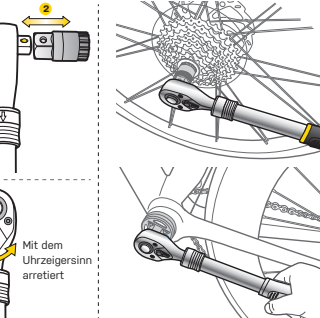

**External Bottom Bracket Tool** Art no. TPS-SP38

**Chain Whip/Sprocket Remover** Art no. TPS-SP21

**1/2" Drive Extendable Ratchet** Art no. TPS-SP37

**Needle Nose Pliers** Art no. TPS-SP29

**Side Cutting Pliers** Art no. TPS-SP30