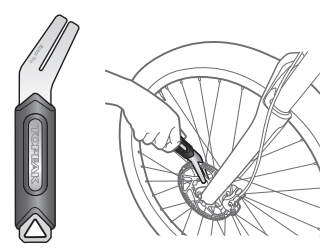

RotorTru Art no. TPS-SP24