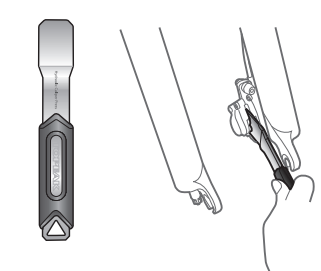

Hydraulic Caliper Press Art no. TPS-SP23