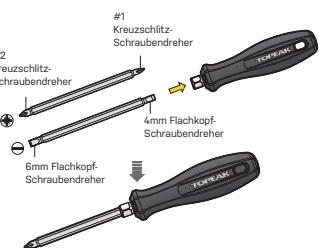

**T-Handle DuoHex Wrench Set** Art no. TPS-SP01

**T25 DuoTorx® Wrench** Art no. TPS-SP34

**DuoHex Tool** Art no. TPS-SP02-04

**Universal Crank Puller** Art no. TPS-SP19

**Quad Driver** Art no. TPS-SP06

**Torx® Wrench Set** Art no. TPS-SP05