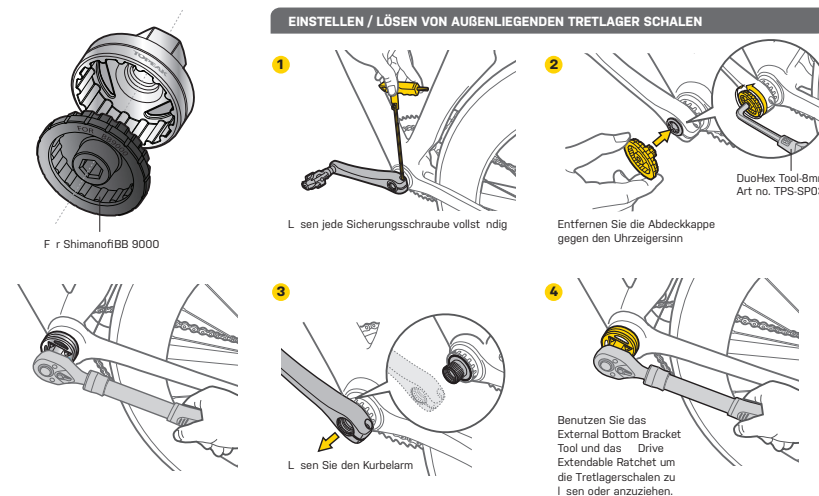

External Bottom Bracket Tool Art no. TPS-SP38