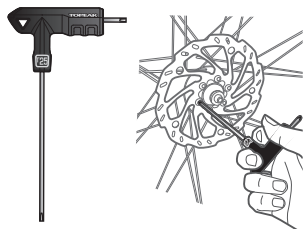

**T-Handle DuoHex Wrench Set** Art no. TPS-SP01

**T25 DuoTorx® Wrench** Art no. TPS-SP34

**DuoHex Tool** Art no. TPS-SP02-04

**Universal Crank Puller** Art no. TPS-SP19

**Quad Driver** Art no. TPS-SP06

**Torx® Wrench Set** Art no. TPS-SP05