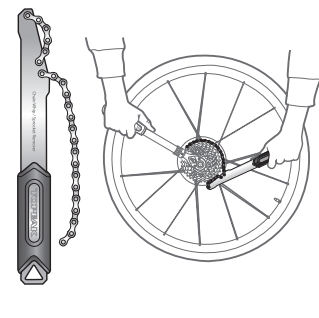

Chain Whip/Sprocket Remover Art no. TPS-SP21