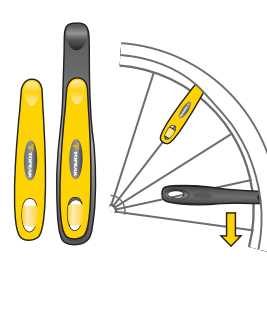

**RotorTru** Art no. TPS-SP24

**Hydraulic Caliper Press** Art no. TPS-SP23

**Cartridge Bottom Bracket Tool** Art no. TPS-SP18

**Pedal Wrench 15mm** Art no. TPS-SP20

**Freewheel Remover** Art no. TPS-SP39

**Shuttle Lever Set**