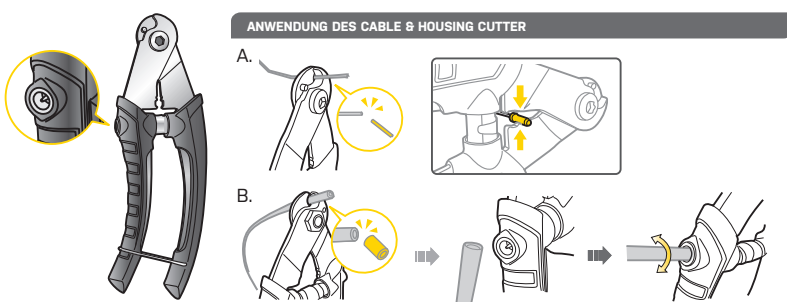

Cable & Housing Cutter Art no. TPS-SP16