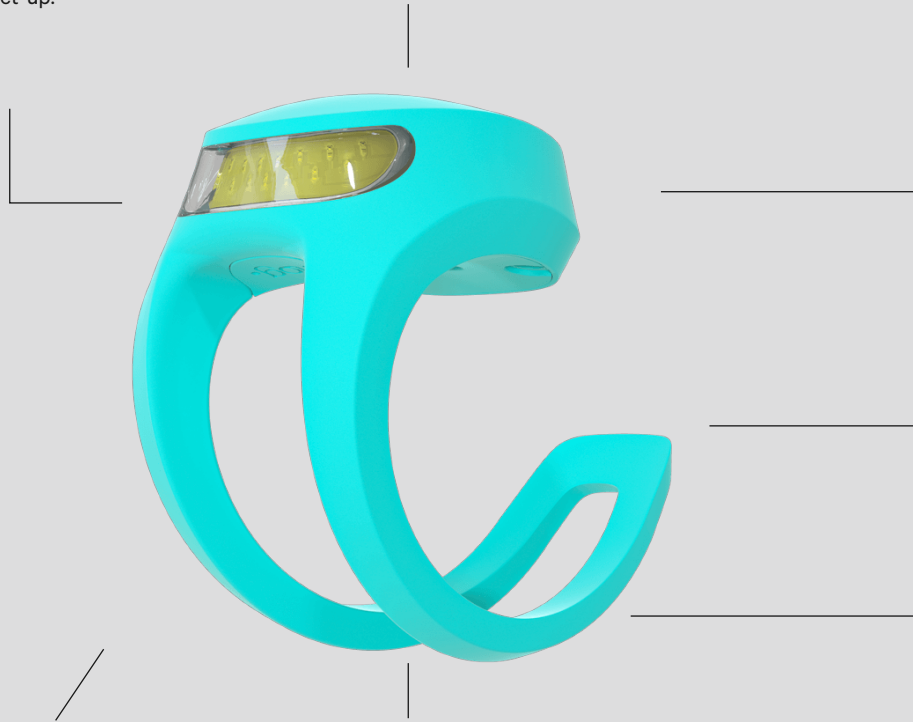

Frog

COB LED TECHNOLOGY:

Taking cues from some of Knog's most technologically advanced lights, Frog now features advanced Chip on board (COB) LED technology. This allows Frog to create high-intensity light in a compact and low-profile light. Producing 40 lumens for the front light and 20 for the rear. These lights are powerful enough for everyday commuting or as a complement to your existing lighting set-up.

ADVANCED SIDE VISIBILITY:

Another benefit of the COB technology is that it allows the LED's to be arranged on a curved board. This means that light is emitted from the sides of the light greatly adding to the side visibility of the light and the additional safety this affords the rider.

ONE BUTTON OPERATION:

One large, easy press button makes the operation of these lights super simple, even in gloves.

USB RECHARGEABLE:

This is the first Knog light ever that is rechargeable; simply plug it into a USB C to charge. A full charge is achieved in just 3 hours.

100% WATERPROOF:

With an IP rating of IP65, these lights keep on shining whatever the weather.

MULTIPLE MODES:

9 modes to choose from.

LONG LASTING:

With up to 50 hours between charges, you'll have light whenever you need it.

INTEGRATED FLEXIBLE MOUNTING SYSTEM:

With no tools required to mount the light and featuring an integrated strap & flexible body, Frog is easily mounted anywhere on your bike, your helmet... wherever.

COMPACT LIGHTWEIGHT DESIGN:

Weighing in at just 20g and with a streamlined and compact design, Frog can be mounted on even the most cluttered bike's cockpit without interfering with its operation.

RUNTIMES

REAR

MODE	LUMENS	RUNTIME HRS
HIGH	7	3
LOW	1	15
SIDE FLASH	11	4
FULL BRIGHT	20	7
BACK TO FRONT	5	13
FRONT TO BACK	8	6
SIDE TO SIDE	6	5
ROTATION	6	13
ECO	4	60

FRONT

MODE	LUMENS	RUNTIME HRS
HIGH	18	4
LOW	3	20
SIDE FLASH	27	5
FULL BRIGHT	40	10
BACK TO FRONT	12	18
FRONT TO BACK	17	8
SIDE TO SIDE	17	7
ROTATION	17	18
ECO	10	80