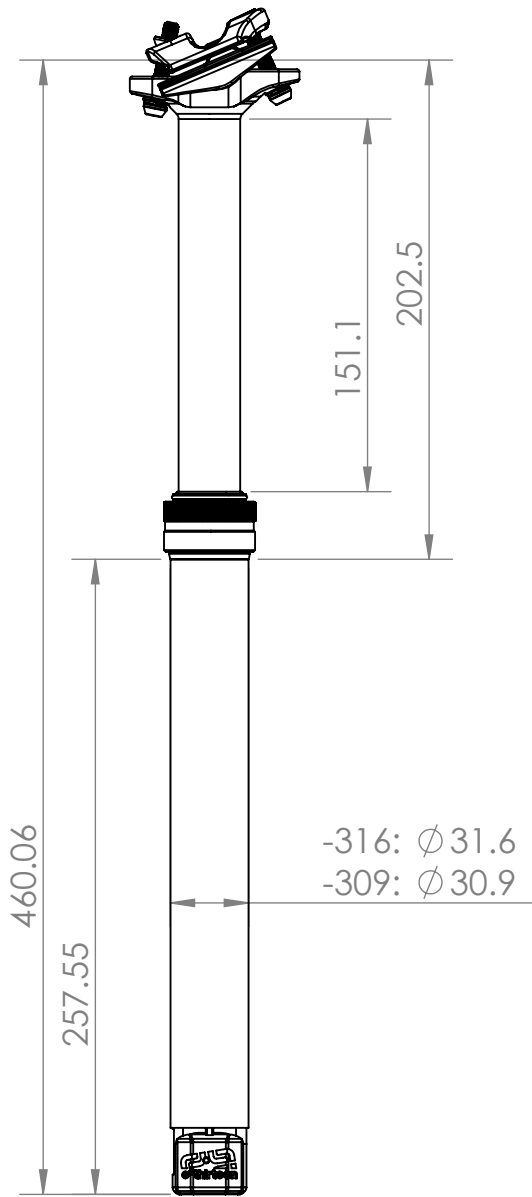

VARIO

INFINITE DROPPER POST LENGTH COMPARISON

VARIO 120-150mm

VARIO 150-180mm