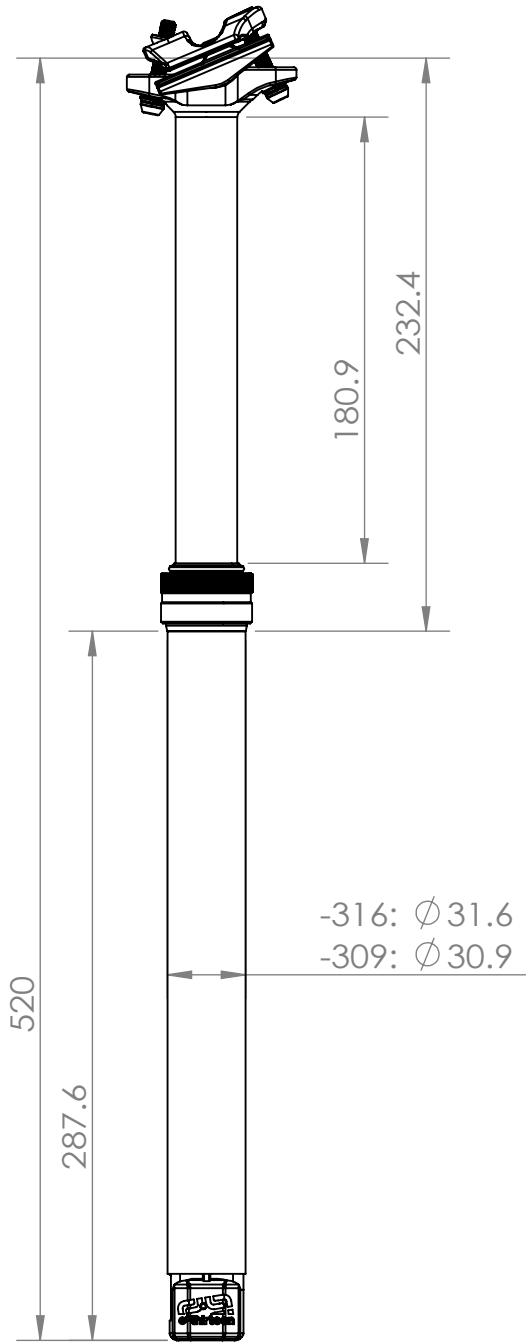

VARIO

INFINITE DROPPER POST LENGTH COMPARISON

VARIO 120-150mm

VARIO 150-180mm